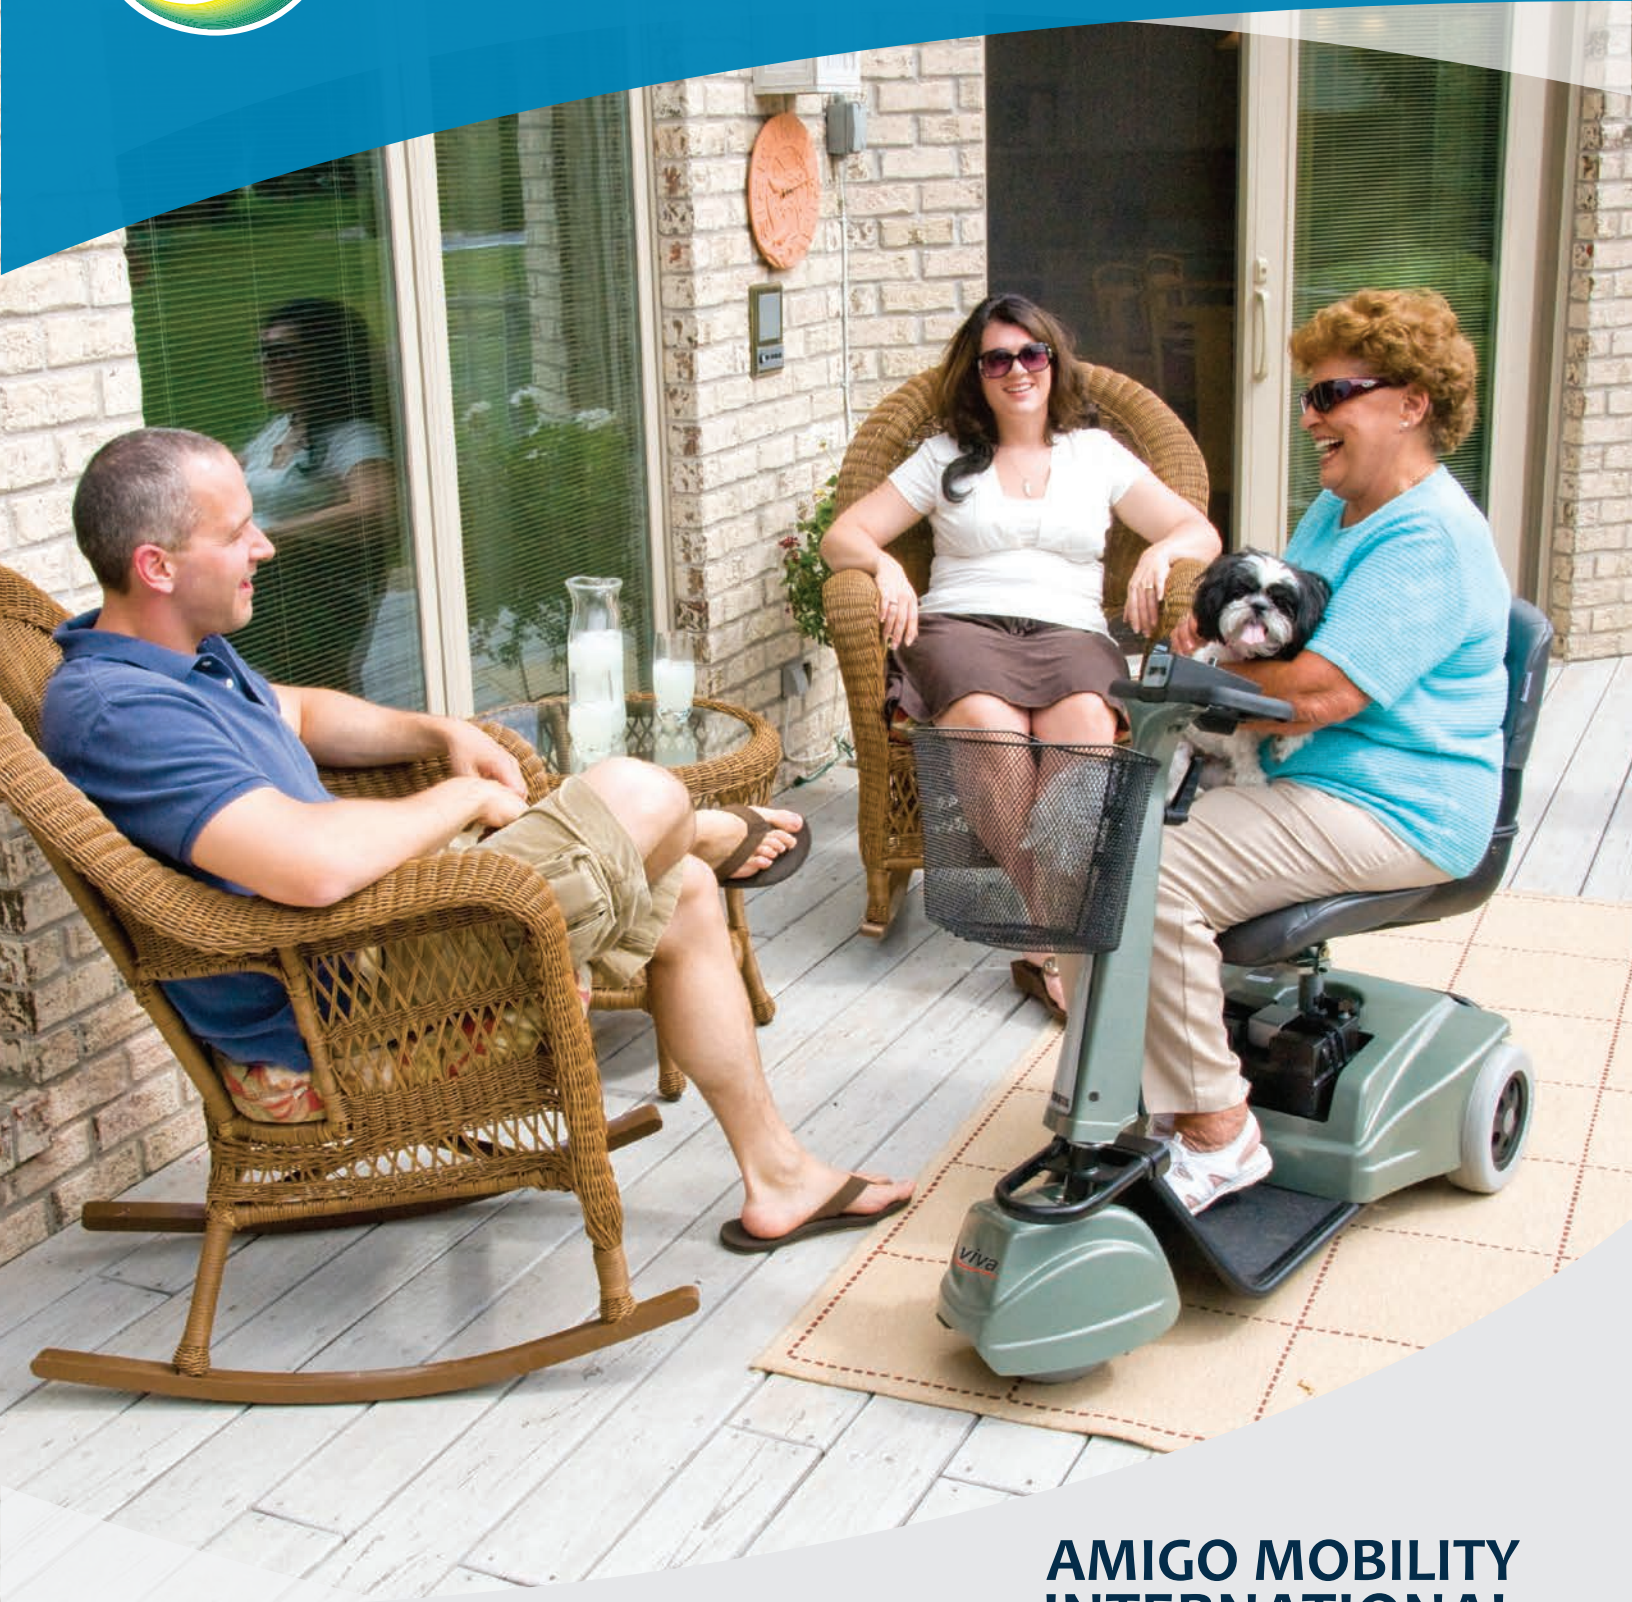

Viva

Are you ready to go?

**AMIGO MOBILITY
INTERNATIONAL**
1.800.MY.AMIGO
www.myamigo.com

Viva

Whether you are in your home or on the go, this exceptional mobility solution is ready to go.

1.800.MY.AMIGO
www.myamigo.com

The Amigo Viva is a compact and rugged rear-drive mobility POV (power-operated vehicle). Nearly 70 lbs (31.8 kg) lighter than the RD model, the Viva is the perfect choice for those with an active lifestyle who desire a more robust traveling companion. The Viva can be folded to fit in most trunks and storage compartments:

1. **Fold down tiller/drive assembly on platform**
(73 lbs / 33.1 kg)
2. **Battery**
(19 lbs / 8.6 kg)
3. **Seat**
(16 lbs / 7.2 kg)

Features

Model	820000
Travel surfaces	Indoor/outdoor surfaces
Drive system	Rear drive
Platform	solid steel (45" / 114.3 cm)
Weight capacity	250 lbs (113 kg)
Speed	0-5 mph (0-8 kph)
Batteries	(2) 12AH airline-safe, sealed
Battery capacity	16 miles (26 kilometers)
Charger	2AMP-24V with AC cord offboard
Seat	18.5"W x 15"D" x 15"H
Front tire	8" x 2" (20 x 5 cm) flat-free
Rear tires	9" x 2.75" (23 x 7 cm) flat-free
Turning radius	35" (89 cm)
Underbody clearance	2.25" (5.7 cm)
Length	45" (114.3 cm)
Rear wheel width	22.5" (57.2 cm)
Height	36" (91.4 cm)
Total weight (with batteries)	116 lbs (52.5 kg)